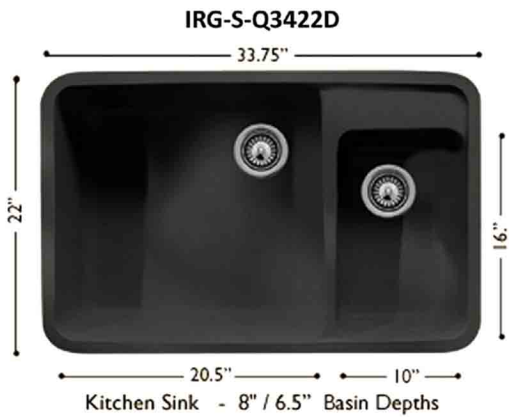

Quartz Sinks

- Unsurpassed Scratch Resistance - Hard as Stone
- Heat Resistance to 536 F
- Stain Resistant & Non-Fading, Even in Sunlight